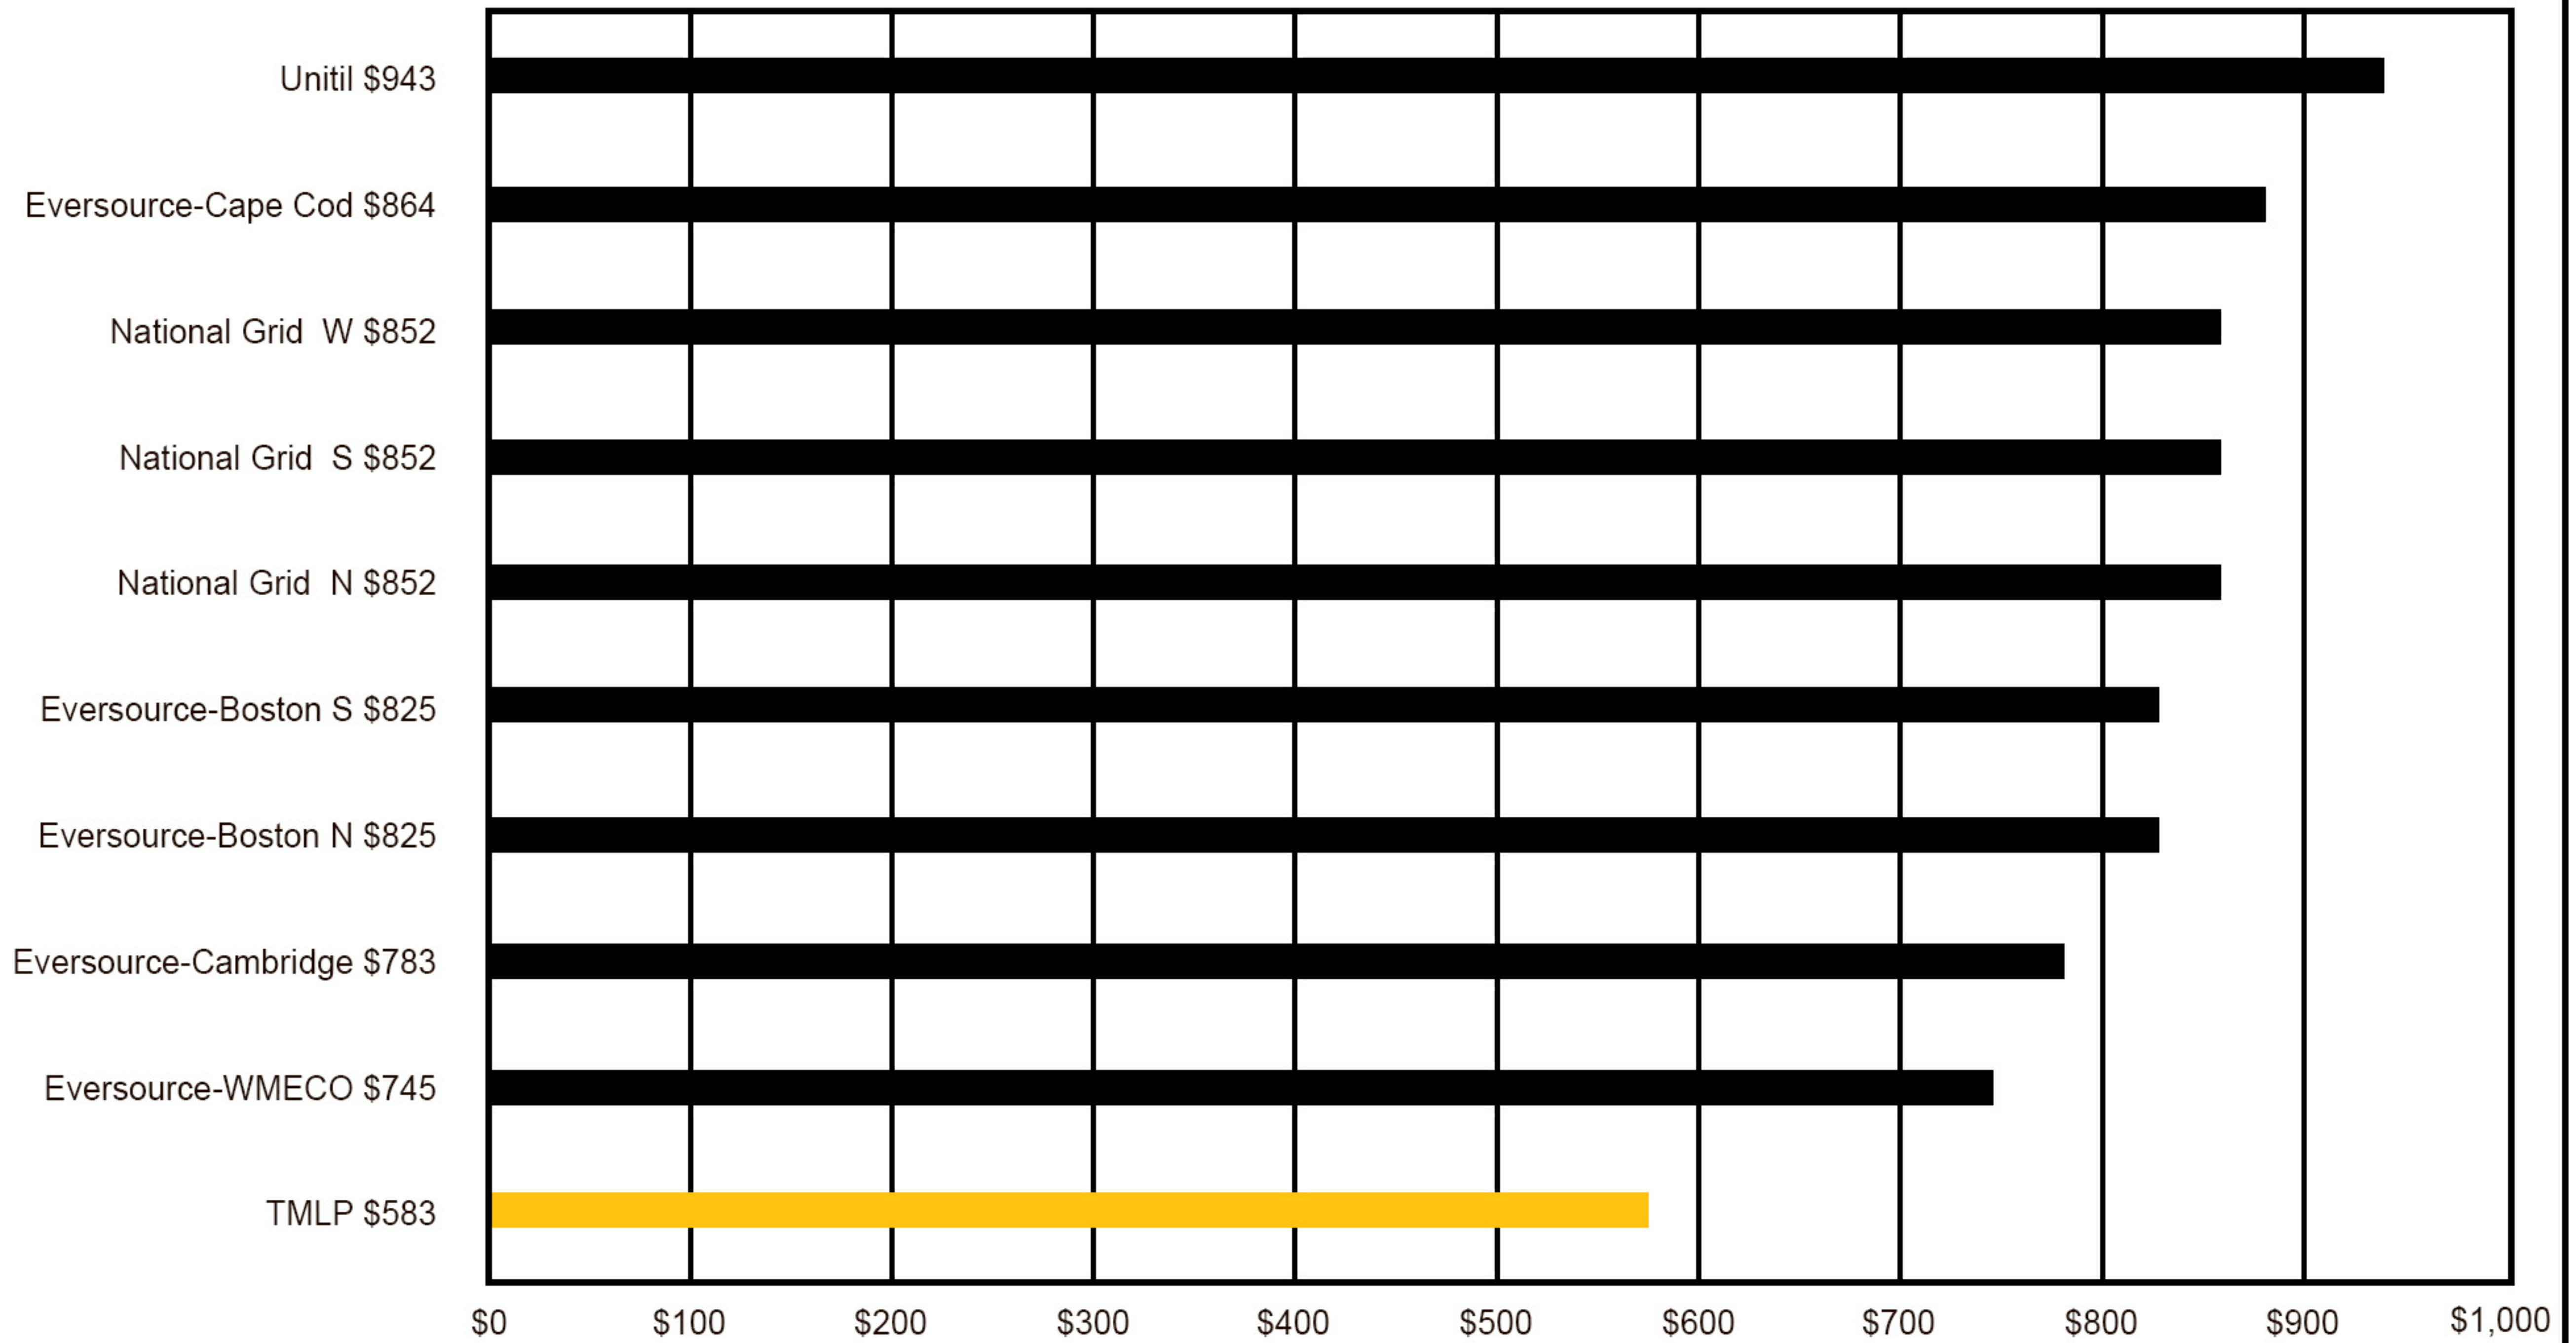

# Commercial Industrial Rate Comparison

September 2024 - 3,000 kWh