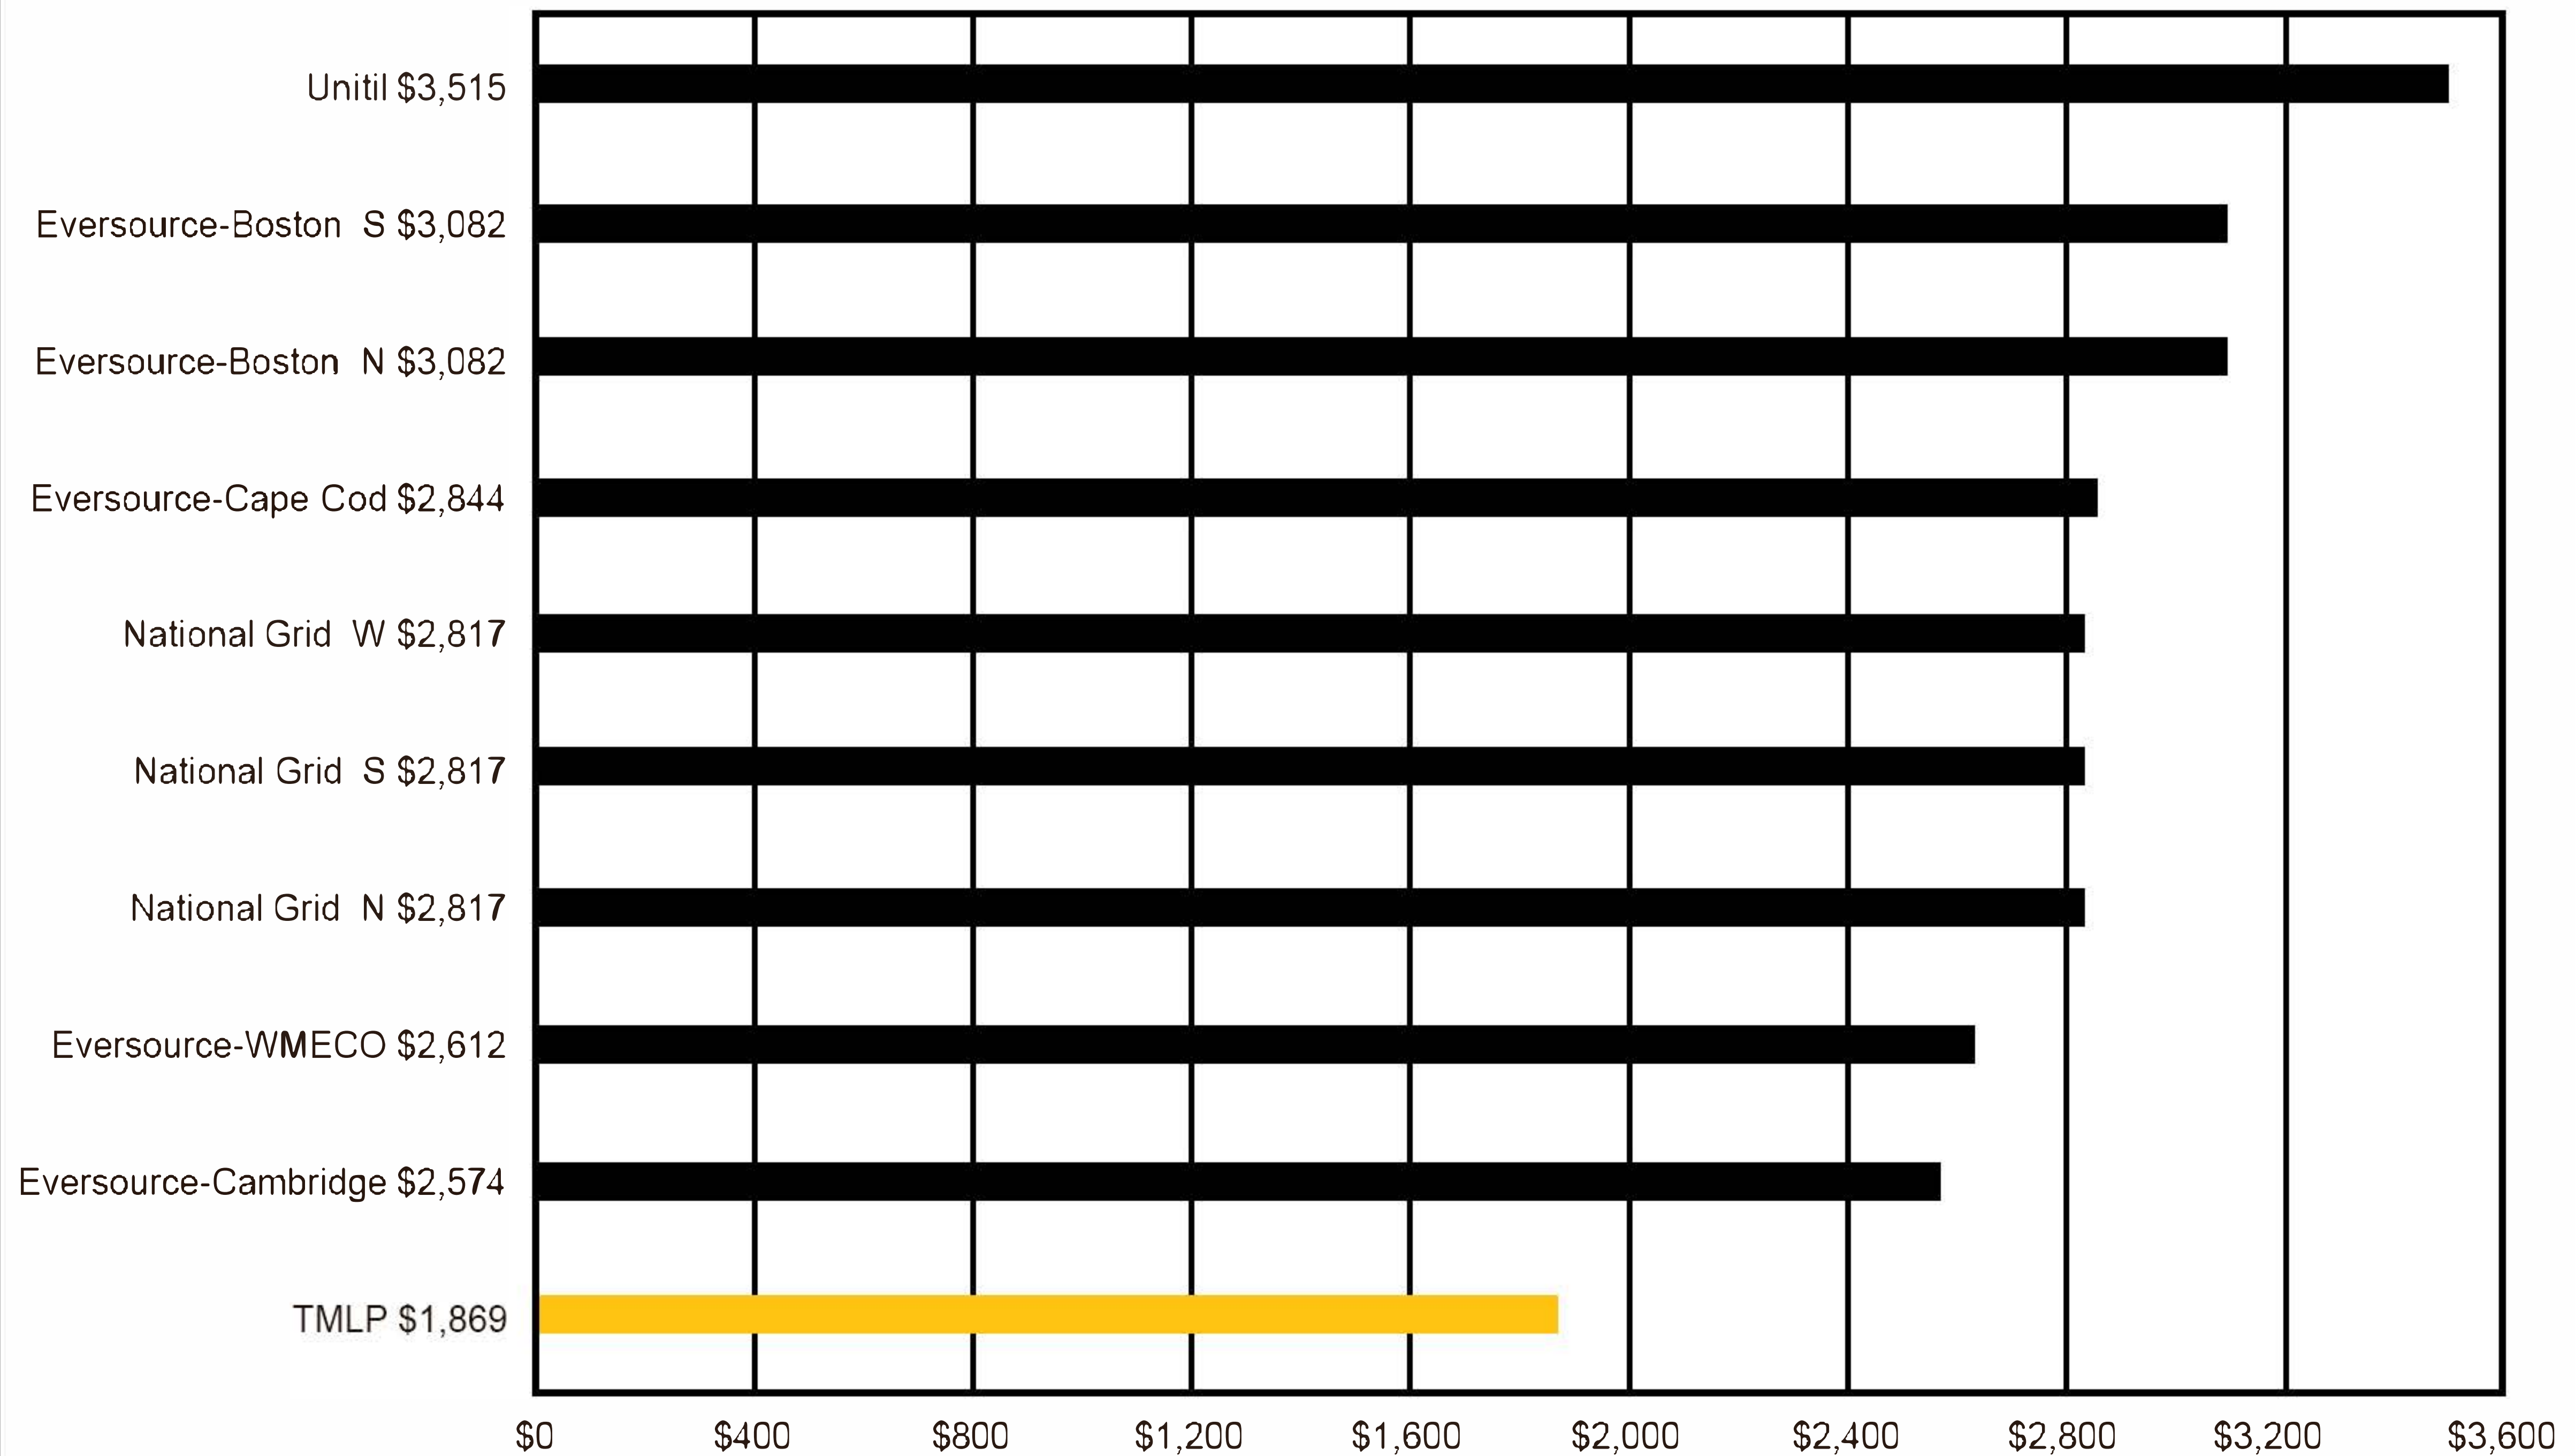

Commercial Industrial Rate Comparison

September 2024 - 40 kW 10,000 kWh