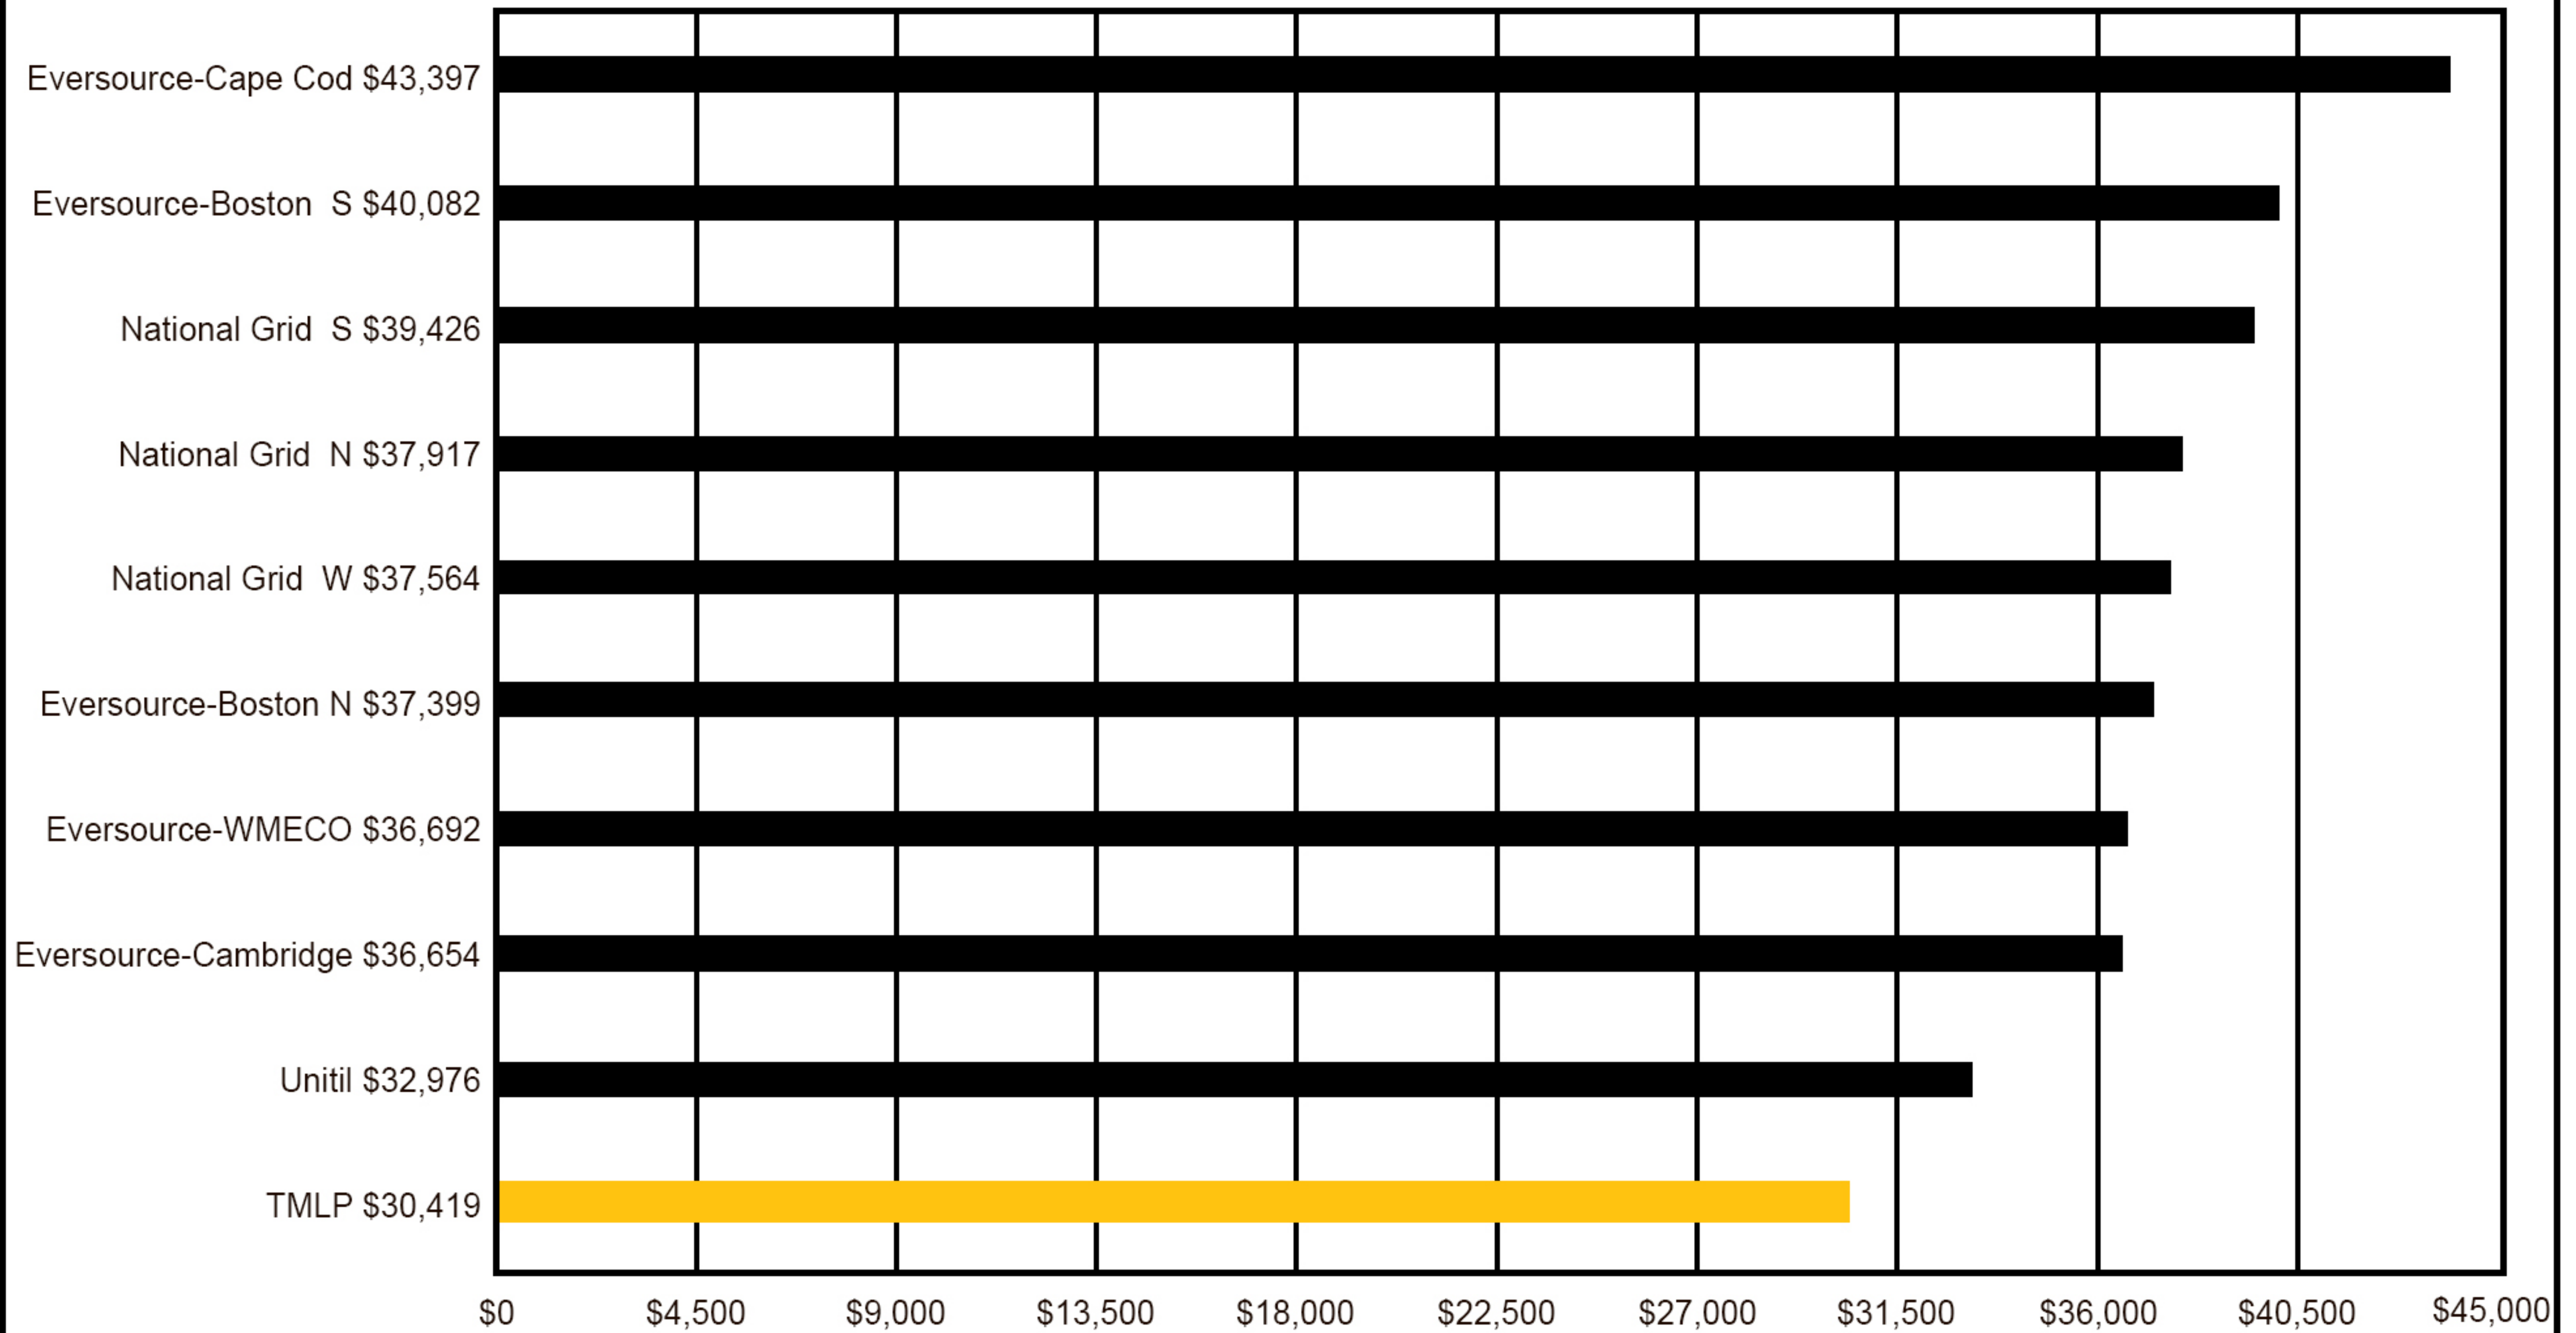

Commercial Industrial Rate Comparison

September 2024 - 500 kW 190,000 kWh