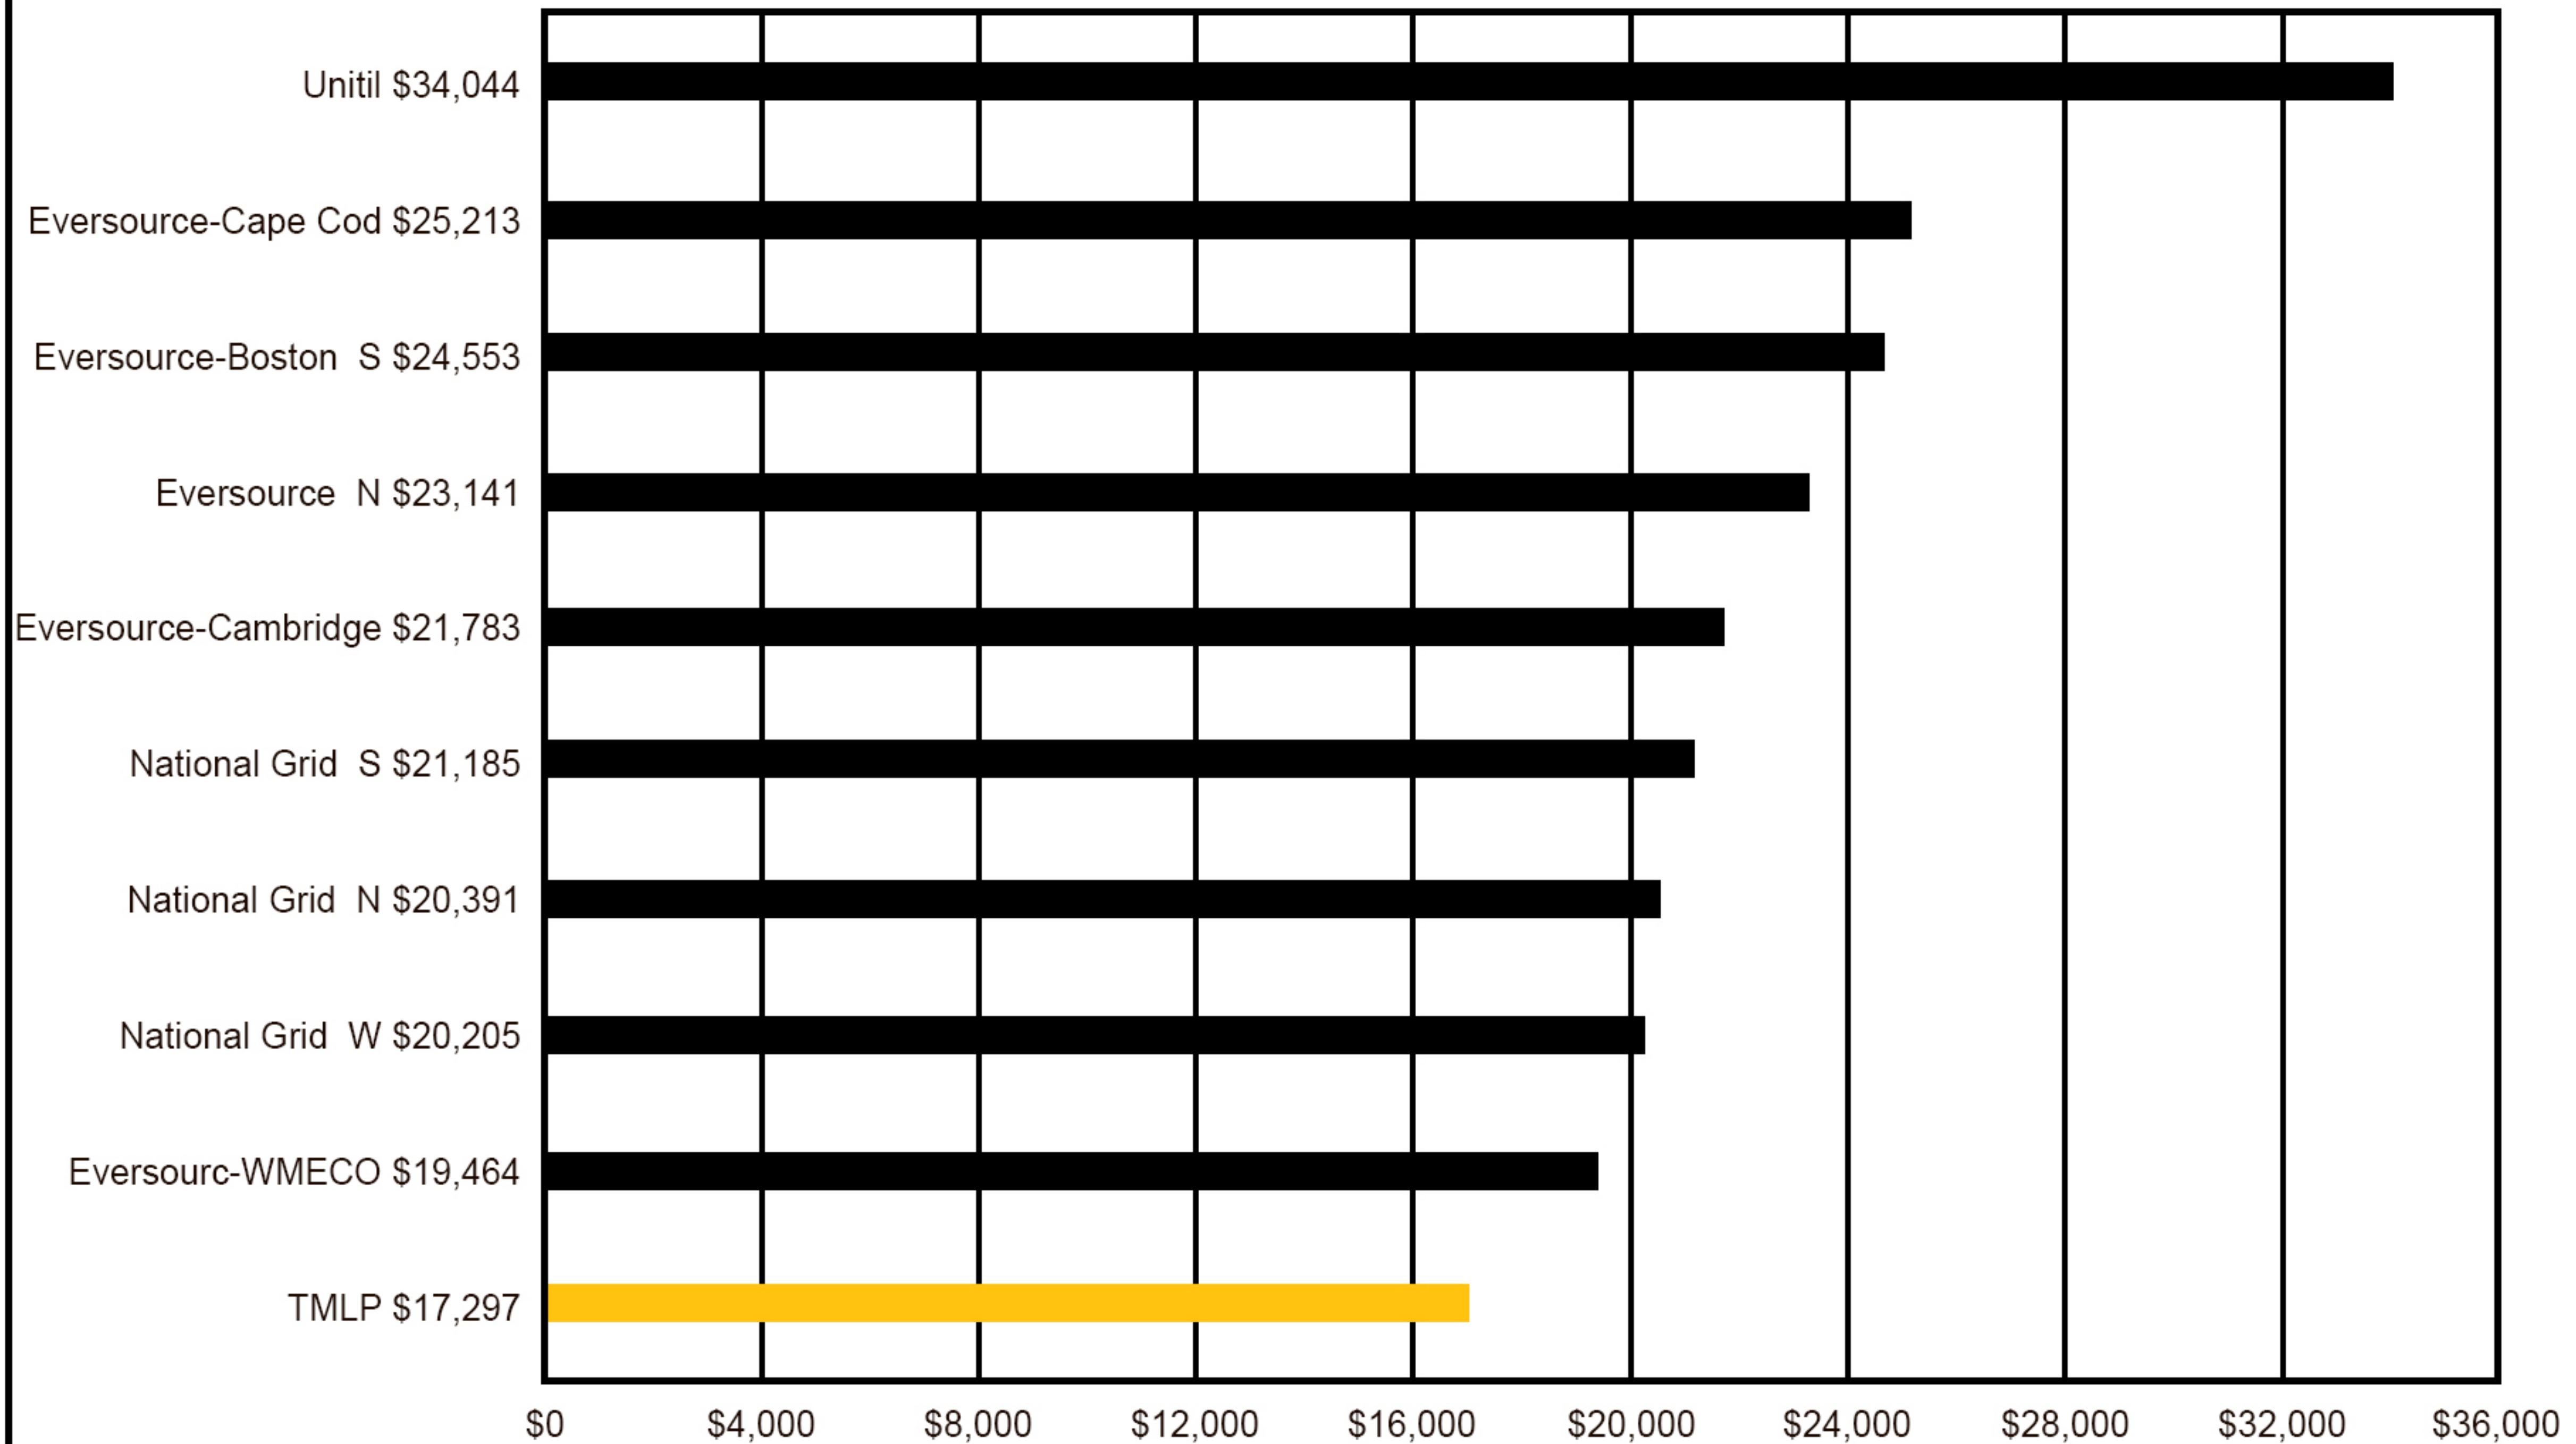

Commercial Industrial Rate Comparison

September 2024 - 300 kW 100,000 kWh