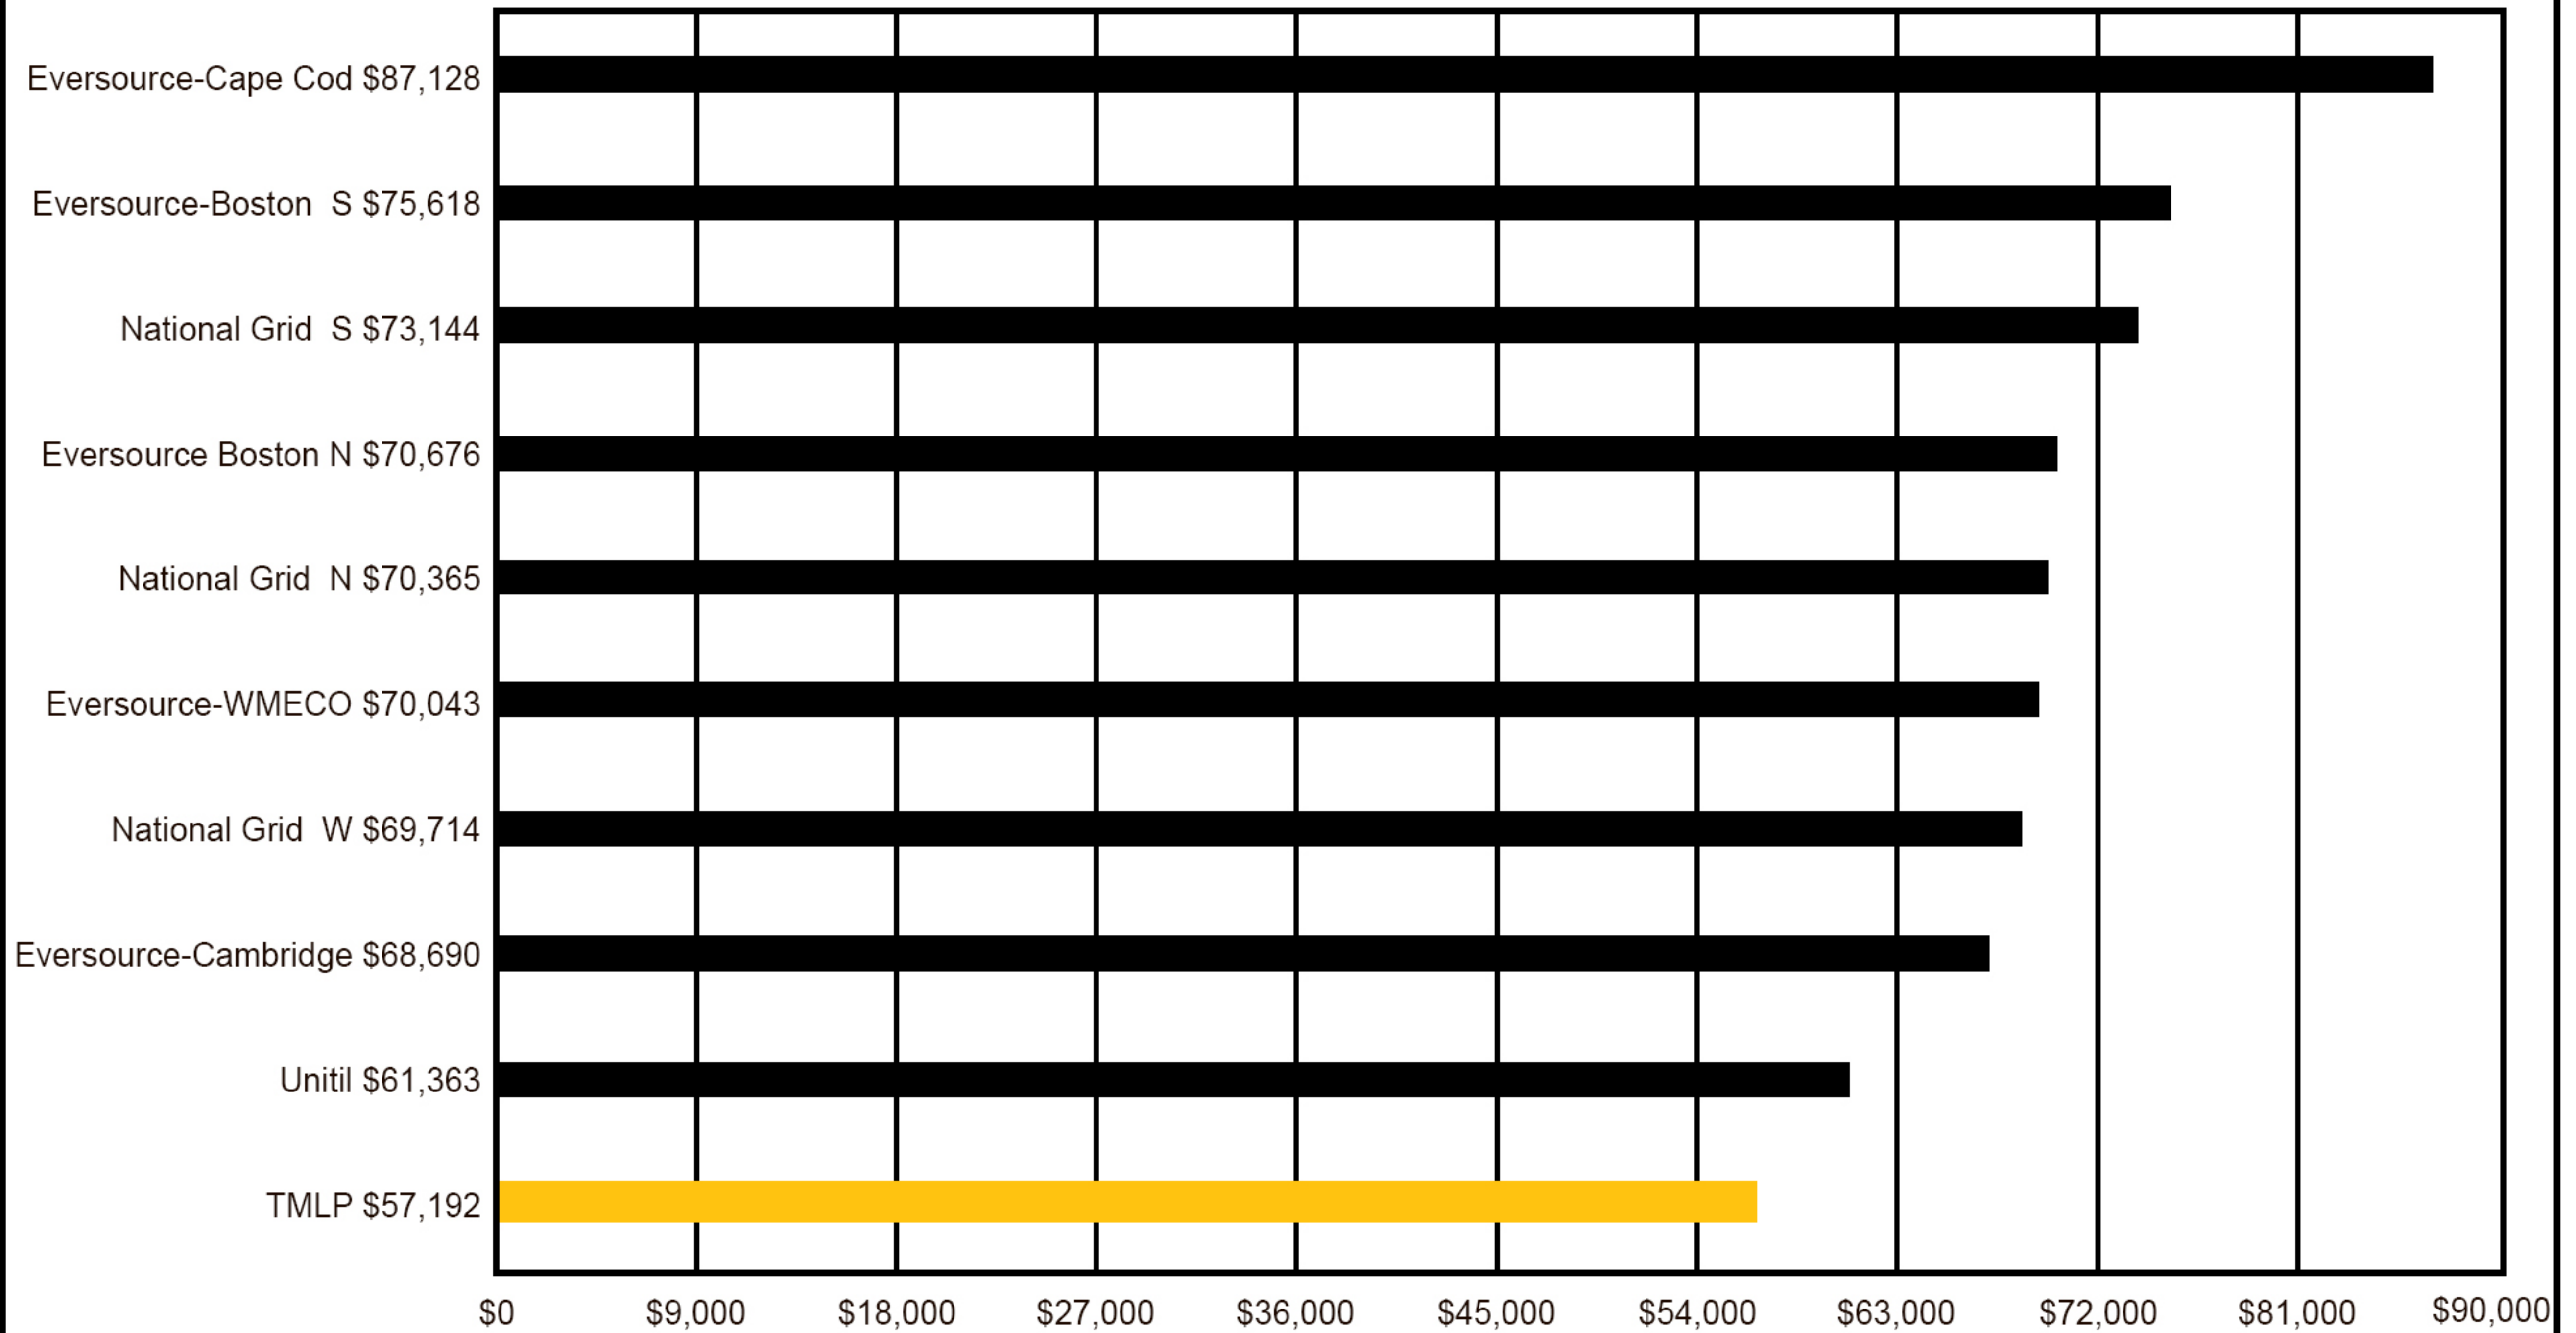

Commercial Industrial Rate Comparison

September 2024 - 1,000 kW 350,000 kWh