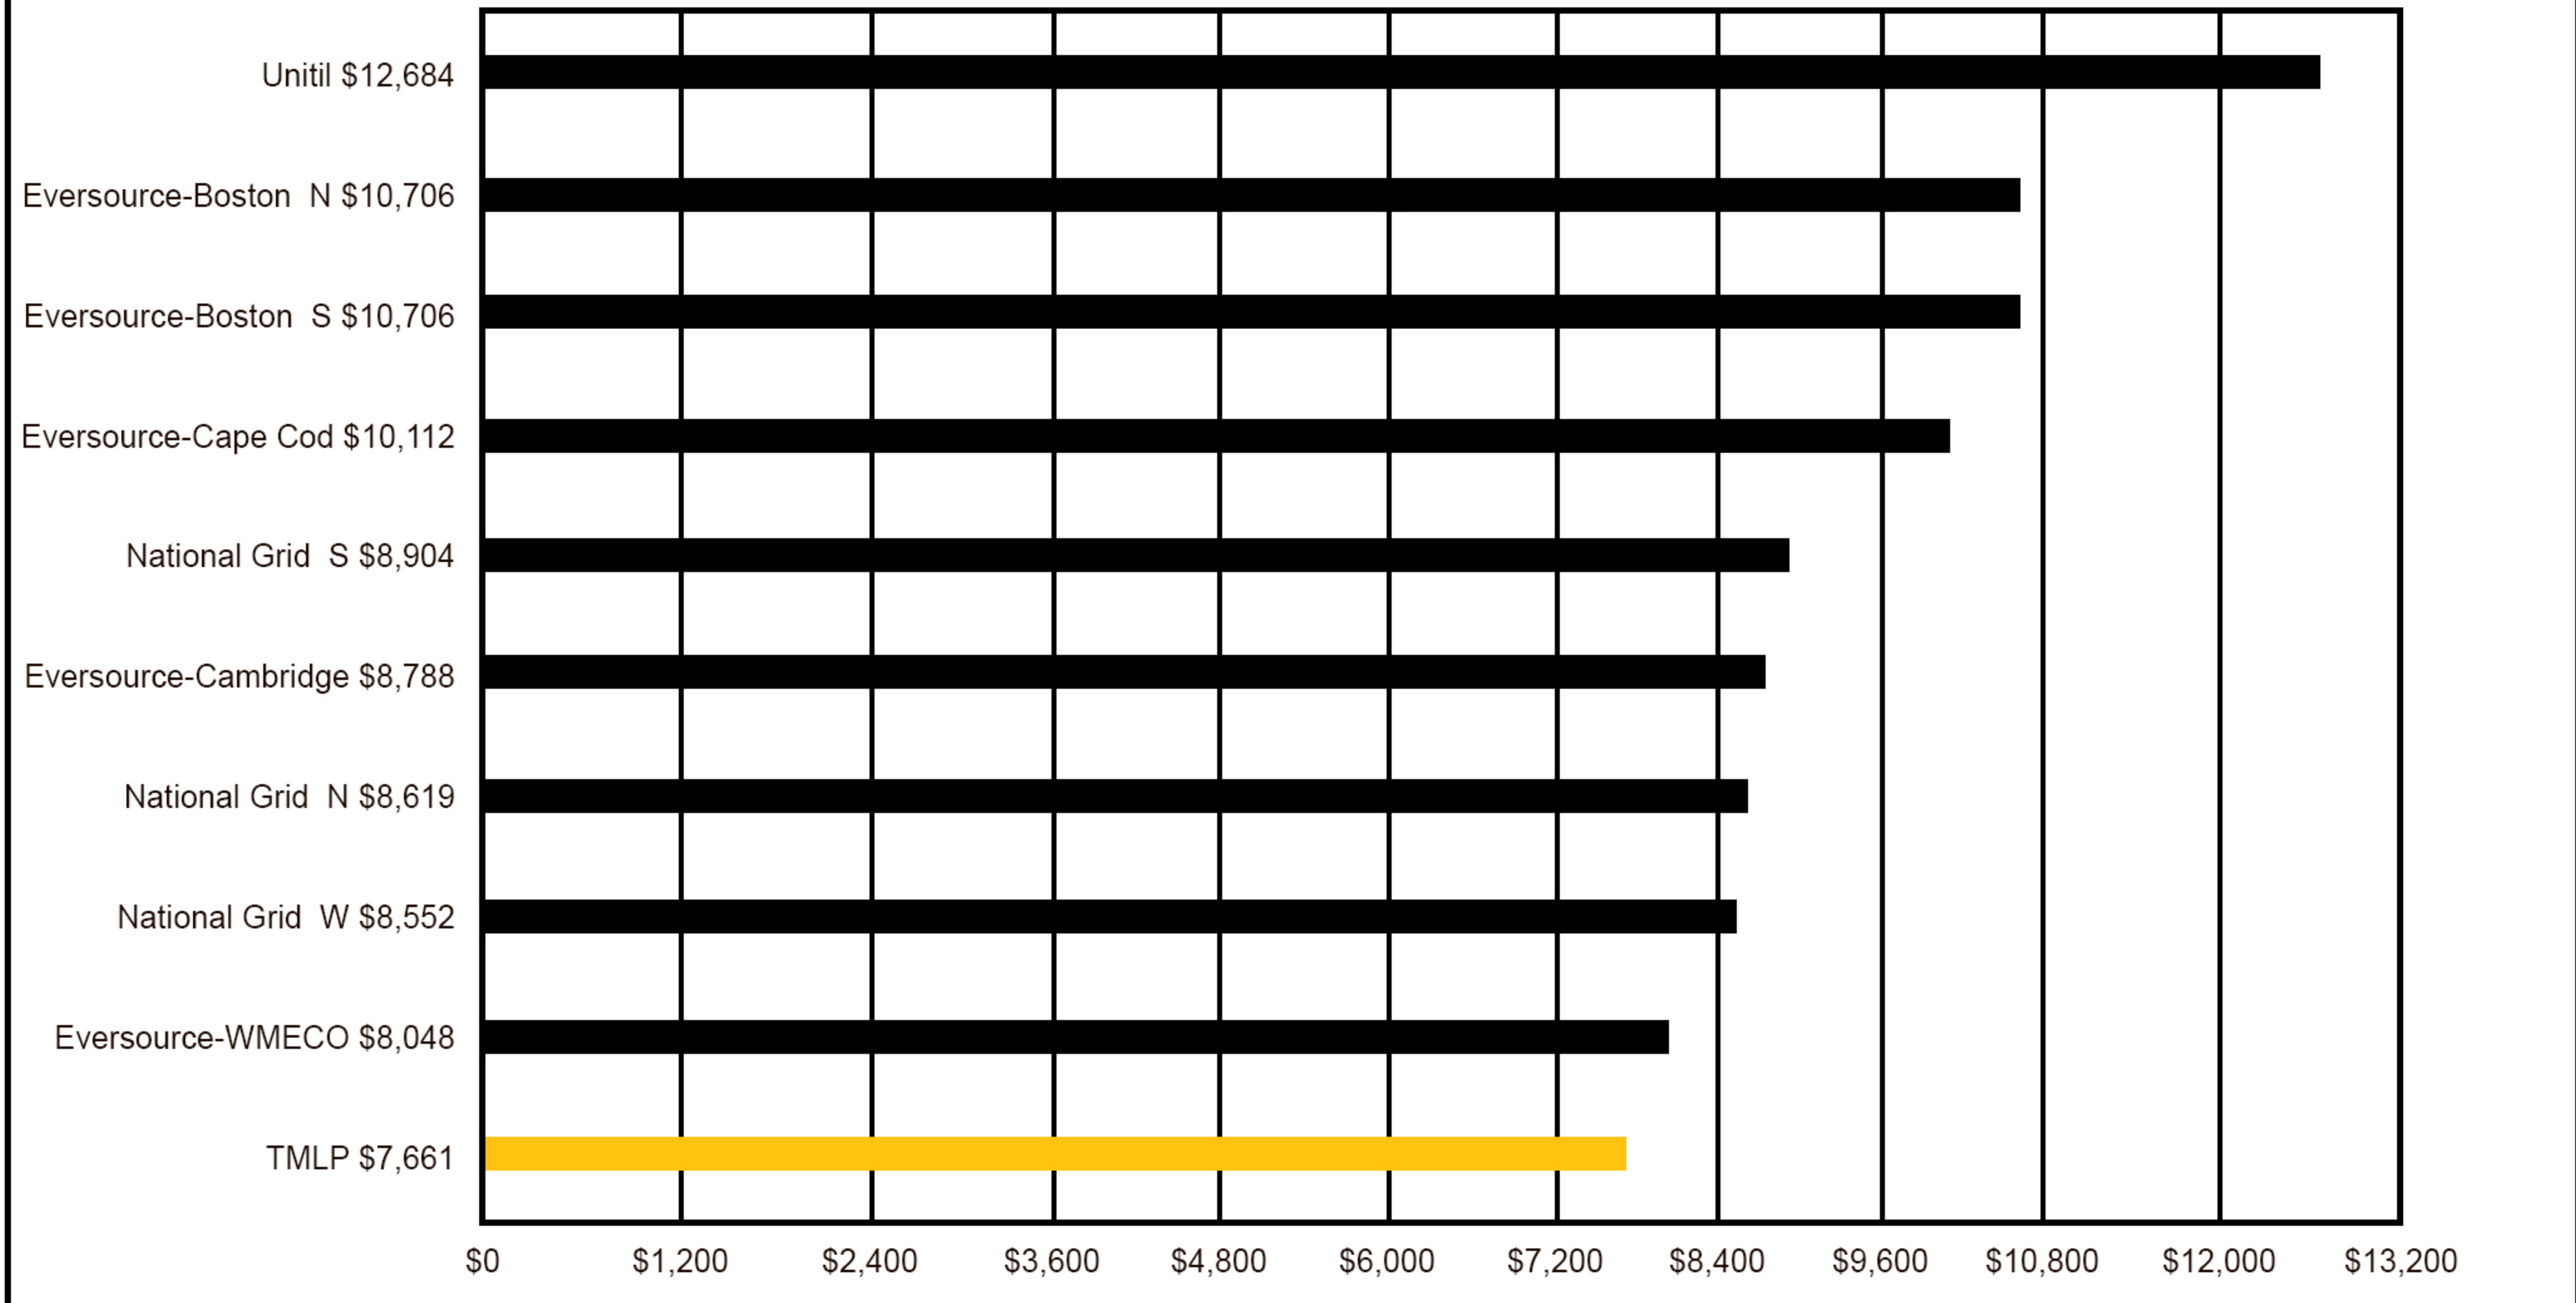

Commercial Industrial Rate Comparison

September 2024 - 150 kW 36,000 kWh